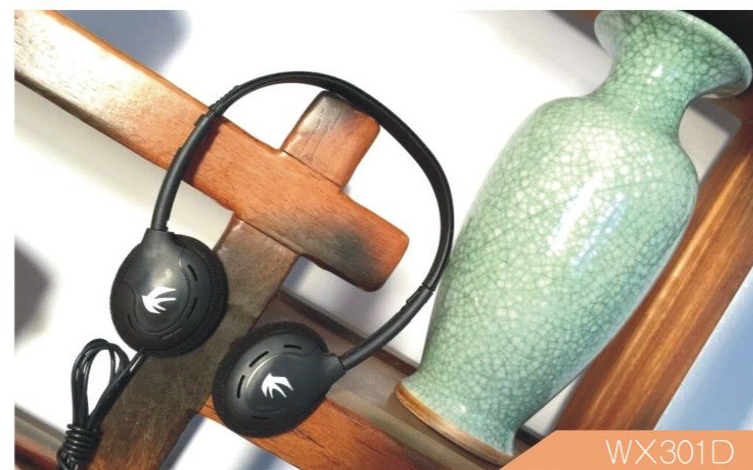

08

WUXIA headphone, not all headphones are perfect!
 无瑕耳机，不是所有耳机都是无瑕的！

WX33/WX33M

WX303N

WX301D

Ear Clip Type Headphone

WX806G

WX86G